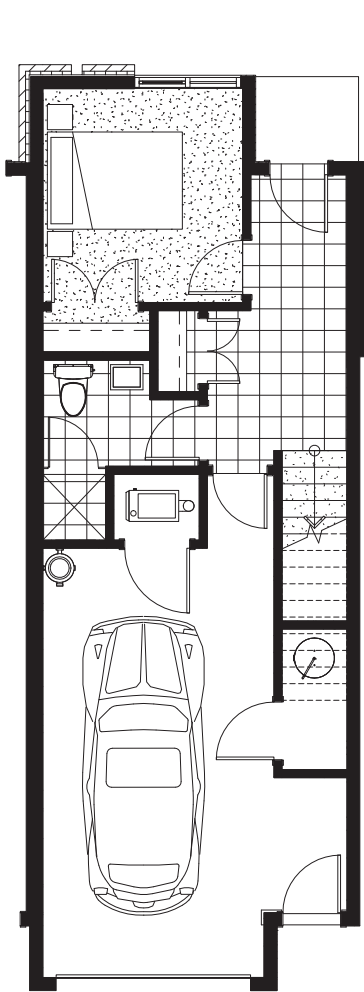

# Wilderness Ridge

## Floor Plan A1

Bedrooms 3  
Bathrooms 4  
Total Sq.Ft. 1461.35

**BRAVA**  
DEVELOPMENT CORP.

Lower Floor 253.85 Sq.Ft.

Main Floor 573.75 Sq.Ft.

Upper Floor 633.75 Sq.Ft.