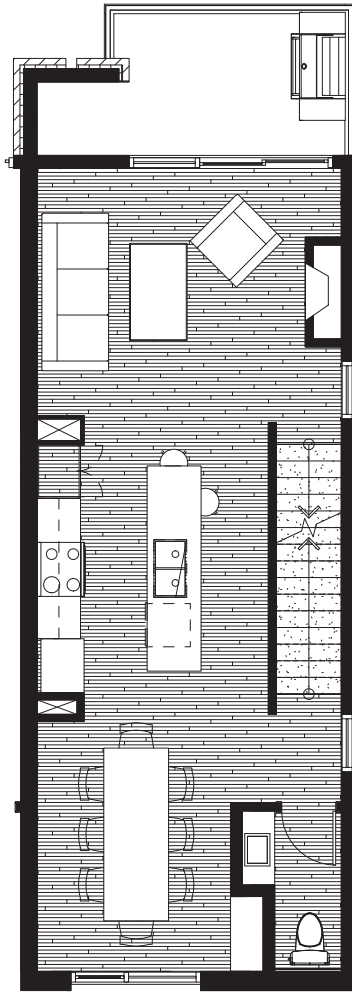

# Wilderness Ridge

## Floor Plan A1

Bedrooms 3  
Bathrooms 4  
Total Sq.Ft. 1461.35

**BRAVA**  
DEVELOPMENT CORP.

Lower Floor 253.85 Sq.Ft.

Main Floor 573.75 Sq.Ft.

Upper Floor 633.75 Sq.Ft.