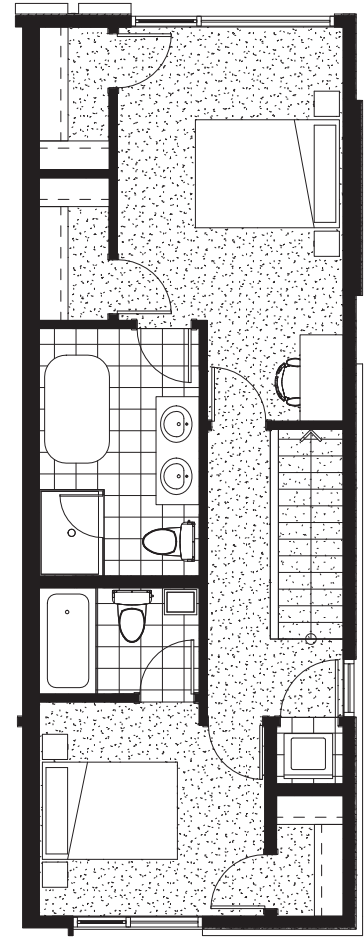

## Floor Plan A1

Bedrooms 3  
Bathrooms 4  
Total Sq.Ft. 1461.35

**BRAVA**  
DEVELOPMENT CORP.

Lower Floor 253.85 Sq.Ft.

Main Floor 573.75 Sq.Ft.

Upper Floor 633.75 Sq.Ft.