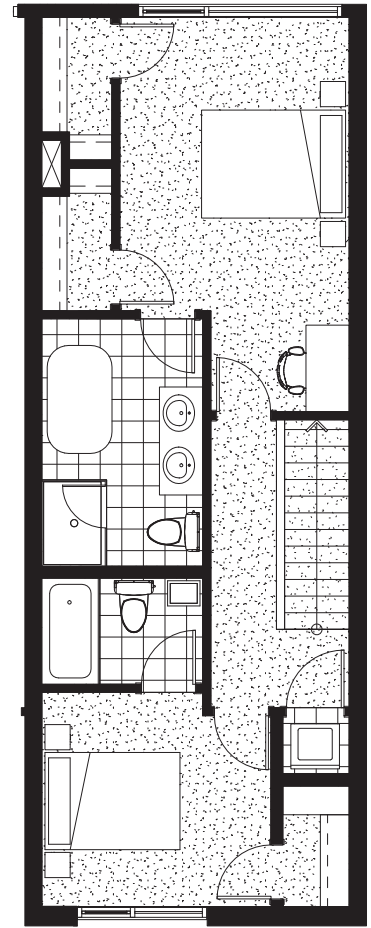

Wilderness Ridge

Floor Plan A2

Bedrooms 3
Bathrooms 4
Total Sq.Ft. 1462.02

BRAVA
DEVELOPMENT CORP.

Lower Floor 254.52 Sq.Ft.

Main Floor 573.75 Sq.Ft.

Upper Floor 633.75 Sq.Ft.