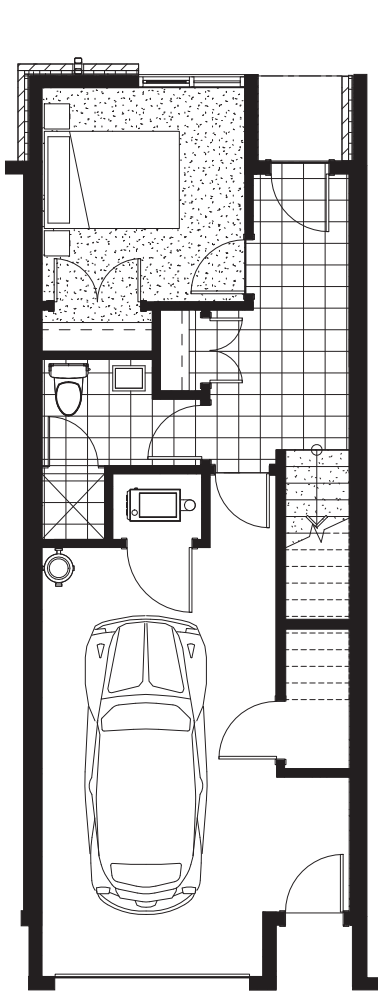

Wilderness Ridge

Floor Plan A2

Bedrooms 3
Bathrooms 4
Total Sq.Ft. 1462.02

BRAVA
DEVELOPMENT CORP.

Lower Floor 254.52 Sq.Ft.

Main Floor 573.75 Sq.Ft.

Upper Floor 633.75 Sq.Ft.