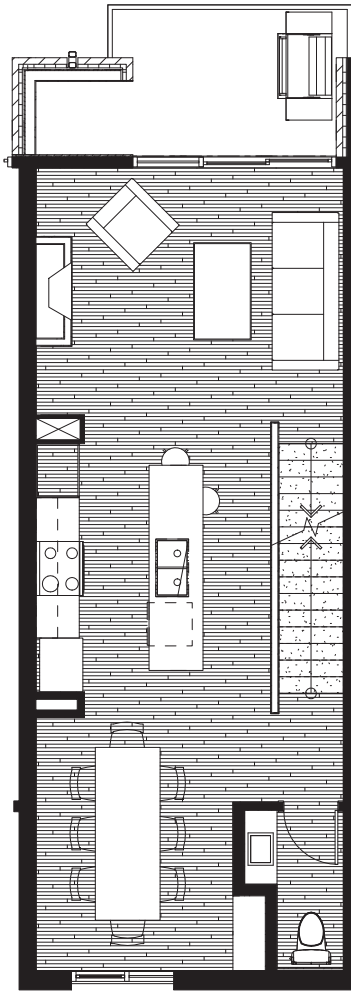

Wilderness Ridge

Floor Plan A2

Bedrooms 3
Bathrooms 4
Total Sq.Ft. 1462.02

BRAVA
DEVELOPMENT CORP.

Lower Floor 254.52 Sq.Ft.

Main Floor 573.75 Sq.Ft.

Upper Floor 633.75 Sq.Ft.