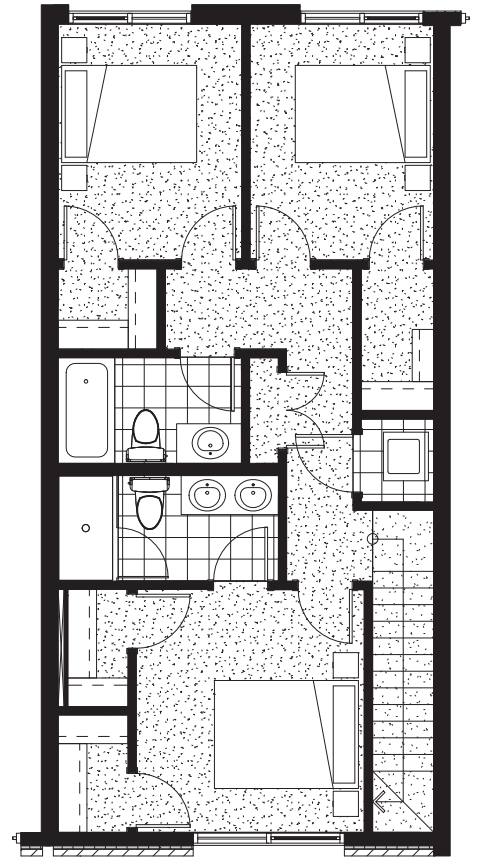

## Floor Plan B

Bedrooms 3  
Bathrooms 3  
Total Sq.Ft. 1502.15

Lower Floor 113.31 Sq.Ft.

Main Floor 689.42 Sq.Ft.

Upper Floor 699.42 Sq.Ft.