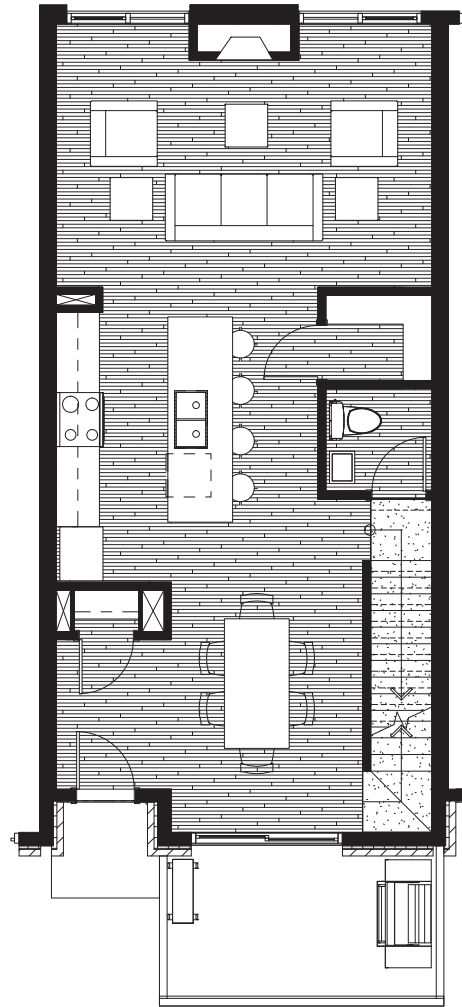

## Floor Plan B

Bedrooms 3  
Bathrooms 3  
Total Sq.Ft. 1502.15

Lower Floor 113.31 Sq.Ft.

Main Floor 689.42 Sq.Ft.

Upper Floor 699.42 Sq.Ft.