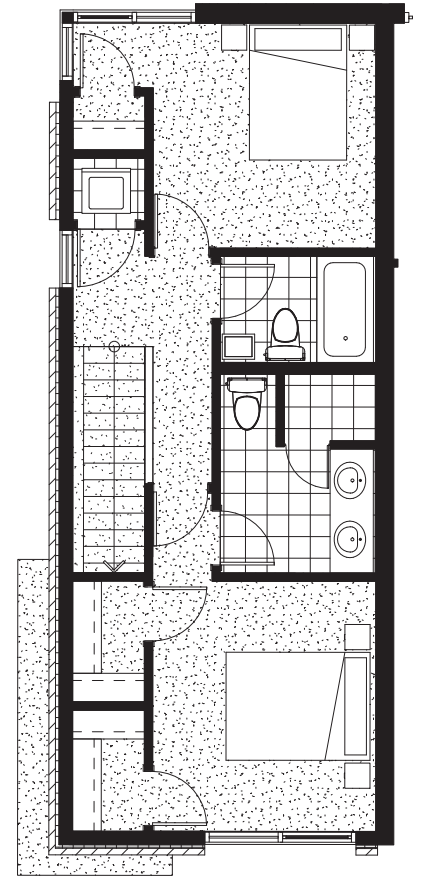

## Floor Plan C1

Bedrooms 3  
Bathrooms 3  
Total Sq.Ft. 1332.39

**BRAVA**  
DEVELOPMENT CORP.

Lower Floor 187.72 Sq.Ft.

Main Floor 567.17 Sq.Ft.

Upper Floor 577.50 Sq.Ft.