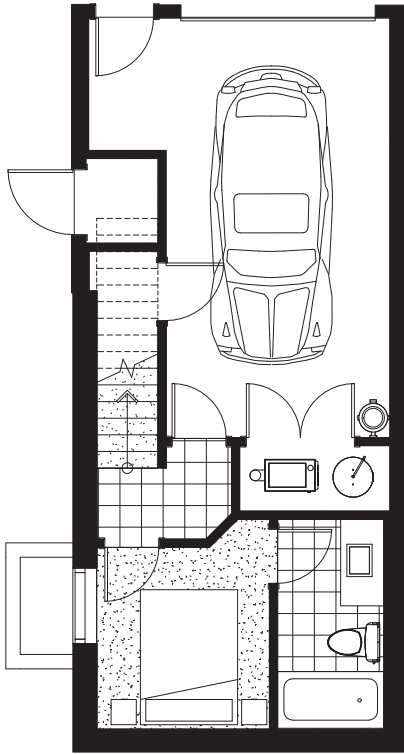

# Wilderness Ridge

## Floor Plan C1

Bedrooms 3  
Bathrooms 3  
Total Sq.Ft. 1332.39

**BRAVA**  
DEVELOPMENT CORP.

Lower Floor 187.72 Sq.Ft.

Main Floor 567.17 Sq.Ft.

Upper Floor 577.50 Sq.Ft.