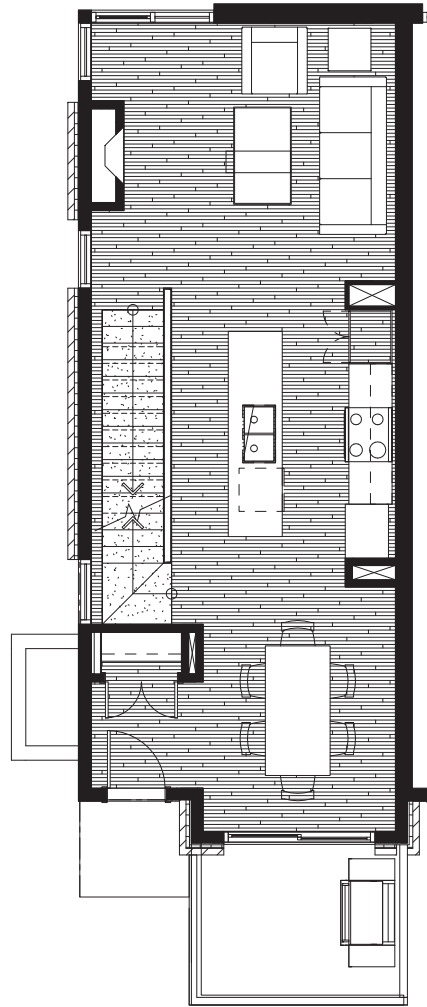

# Wilderness Ridge

## Floor Plan C1

Bedrooms 3  
Bathrooms 3  
Total Sq.Ft. 1332.39

**BRAVA**  
DEVELOPMENT CORP.

Lower Floor 187.72 Sq.Ft.

Main Floor 567.17 Sq.Ft.

Upper Floor 577.50 Sq.Ft.